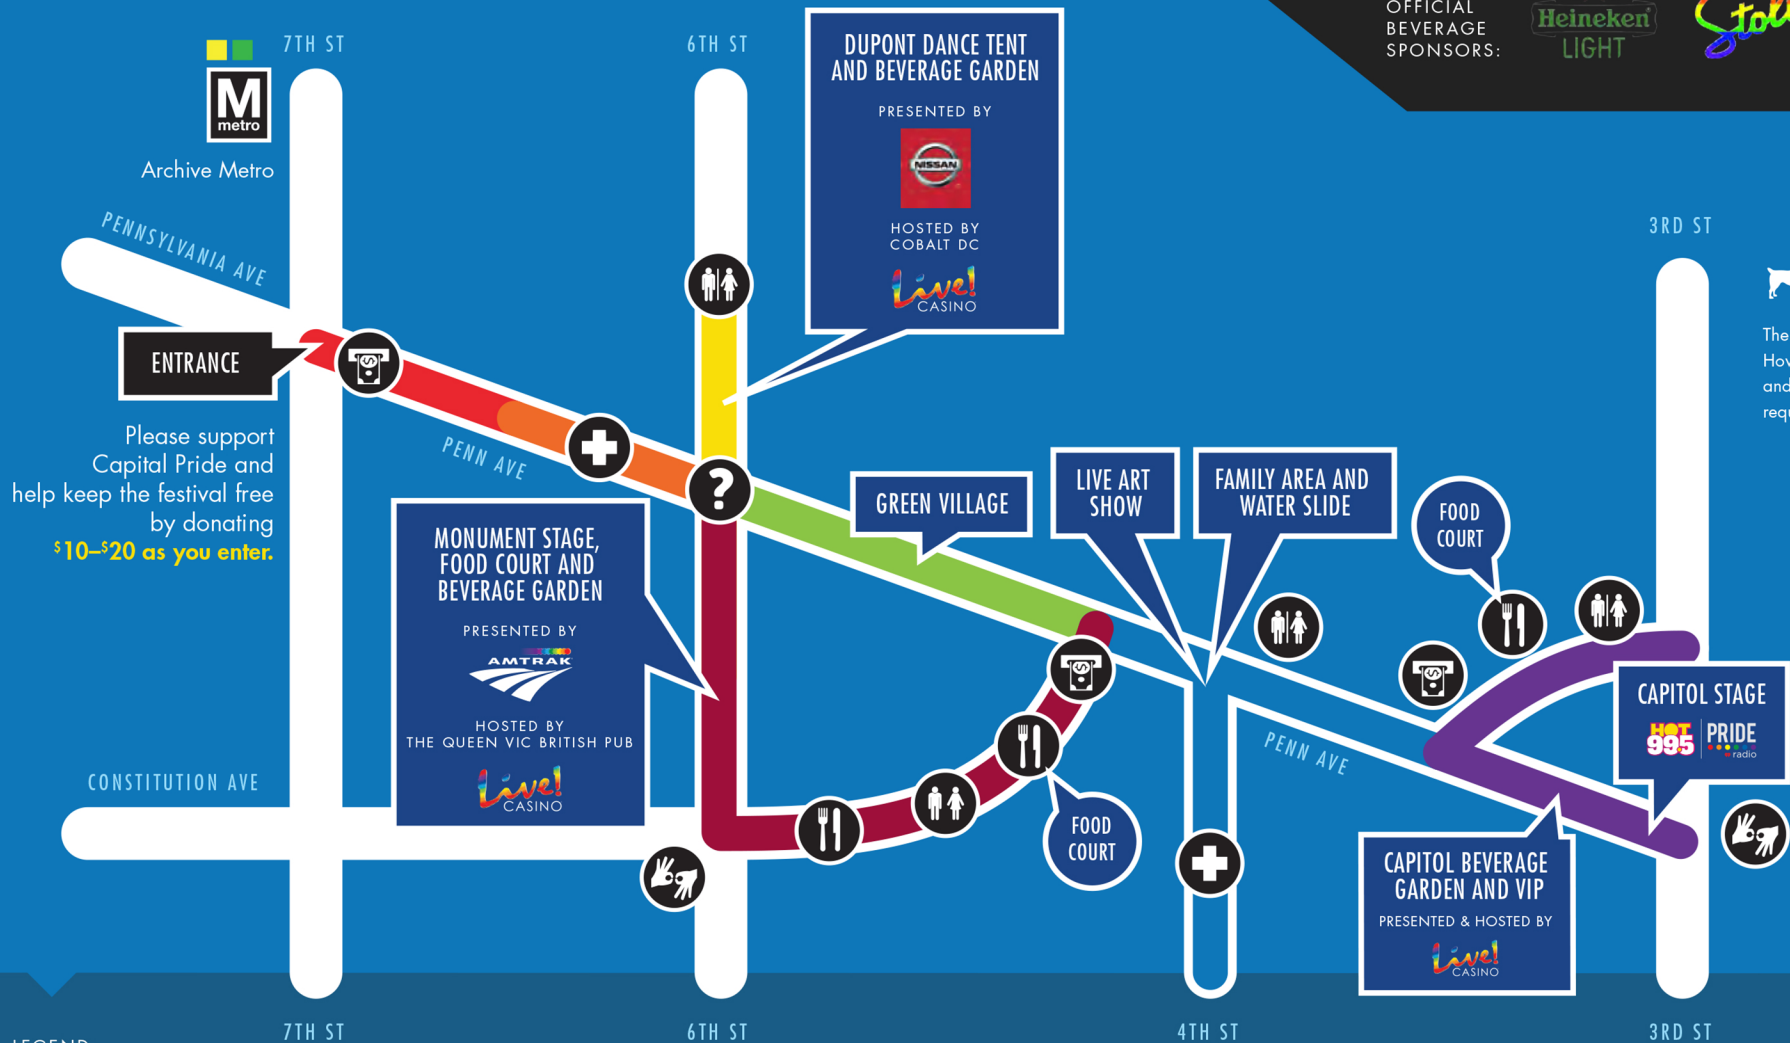

THE 2016 PENNSYLVANIA AVE STREET FESTIVAL

SUNDAY, JUNE 12, 2016

PRESENTED BY

Festival Vending 12PM – 7PM | Concert 1PM – 9:30PM

FESTIVAL ZONES:

- General LGBT+ Organizations / Faith-Based Organizations
- Alumni, Educational & Professional Services / Military, Government Agencies
- Information Booth / Dupont Dance Tent and Beverage Garden
- Monument Stage, Food Court and Beverage Garden
- Green Village / Sponsors
- Sports Village / Health and Wellness / Political
- Travel & Leisure / Family Area / Capitol Stage

OFFICIAL BEVERAGE SPONSORS:

The festival is family friendly. However, due to large crowds and very hot asphalt, we request **PETS STAY AT HOME.**

LEGEND:

Archive Metro

Medical Tent

ATM

Disability Accessible

Restrooms

Food Court

Pride Info Center