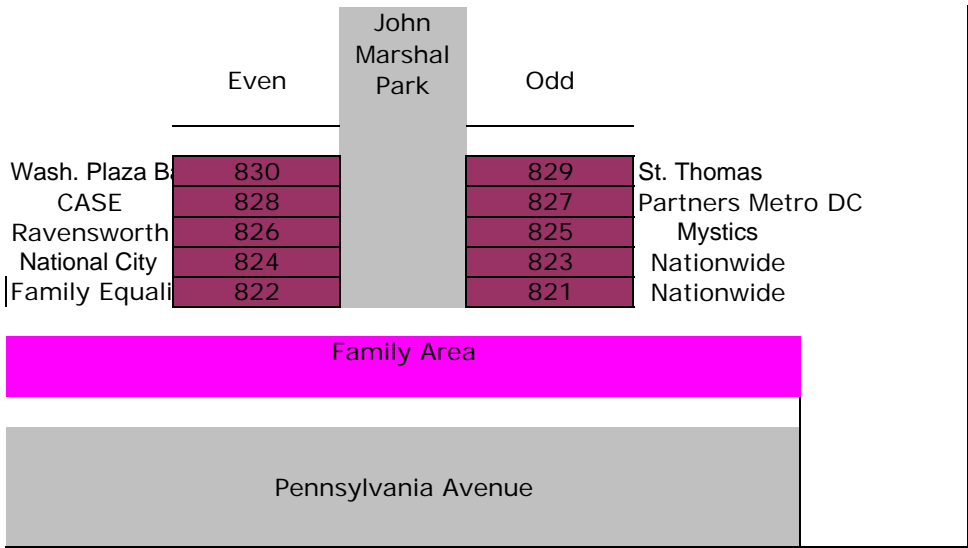

B-331 Mary's College fo MD
 B-333
 B-335
 B-337 Sanctuary Collective
 B-339 One In Ten

SGI-USA
 SGI-USA
 TLA Entertainment
 Absolut
 Nellies

B-322
B-324
B-326
B-328
B-330

333 Sheri / AF

Arabella 332

335

Big Fat Daddy's 334

Main Stage @ Pennsylvania and 3rd

Main Stage Beverage Garden

Constitution Avenue ----->

KEY
AVAILABLE
Arts Corner
Sponsors
Fest Mgmt
Family area
Food
Street
Health
Vehicle
Green Village

KEY

AVAILABLE
Arts Corner
Sponsors
Fest Mgmt
Family area
Food
Street
Health
Vehicle
Green Village