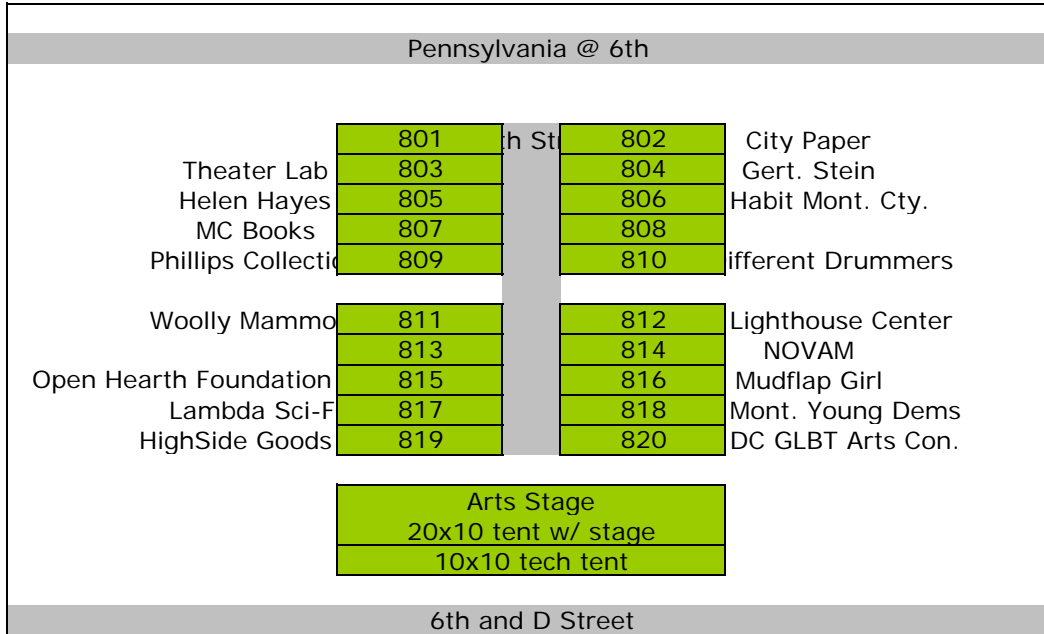

B-331 Mary's College fo MD
 B-333
 B-335
 B-337 Sanctuary Collective
 B-339 One In Ten

SGI-USA
 SGI-USA
 TLA Entertainment
 Absolut
 Nellies

B-322
B-324
B-326
B-328
B-330

333 Sheri / AF

Arabella 332

335

Big Fat Daddy's 334

Main Stage @ Pennsylvania and 3rd

Main Stage Beverage Garden

Constitution Avenue ----->

KEY
AVAILABLE
Arts Corner
Sponsors
Fest Mgmt
Family area
Food
Street
Health
Vehicle
Green Village

KEY

AVAILABLE
Arts Corner
Sponsors
Fest Mgmt
Family area
Food
Street
Health
Vehicle
Green Village